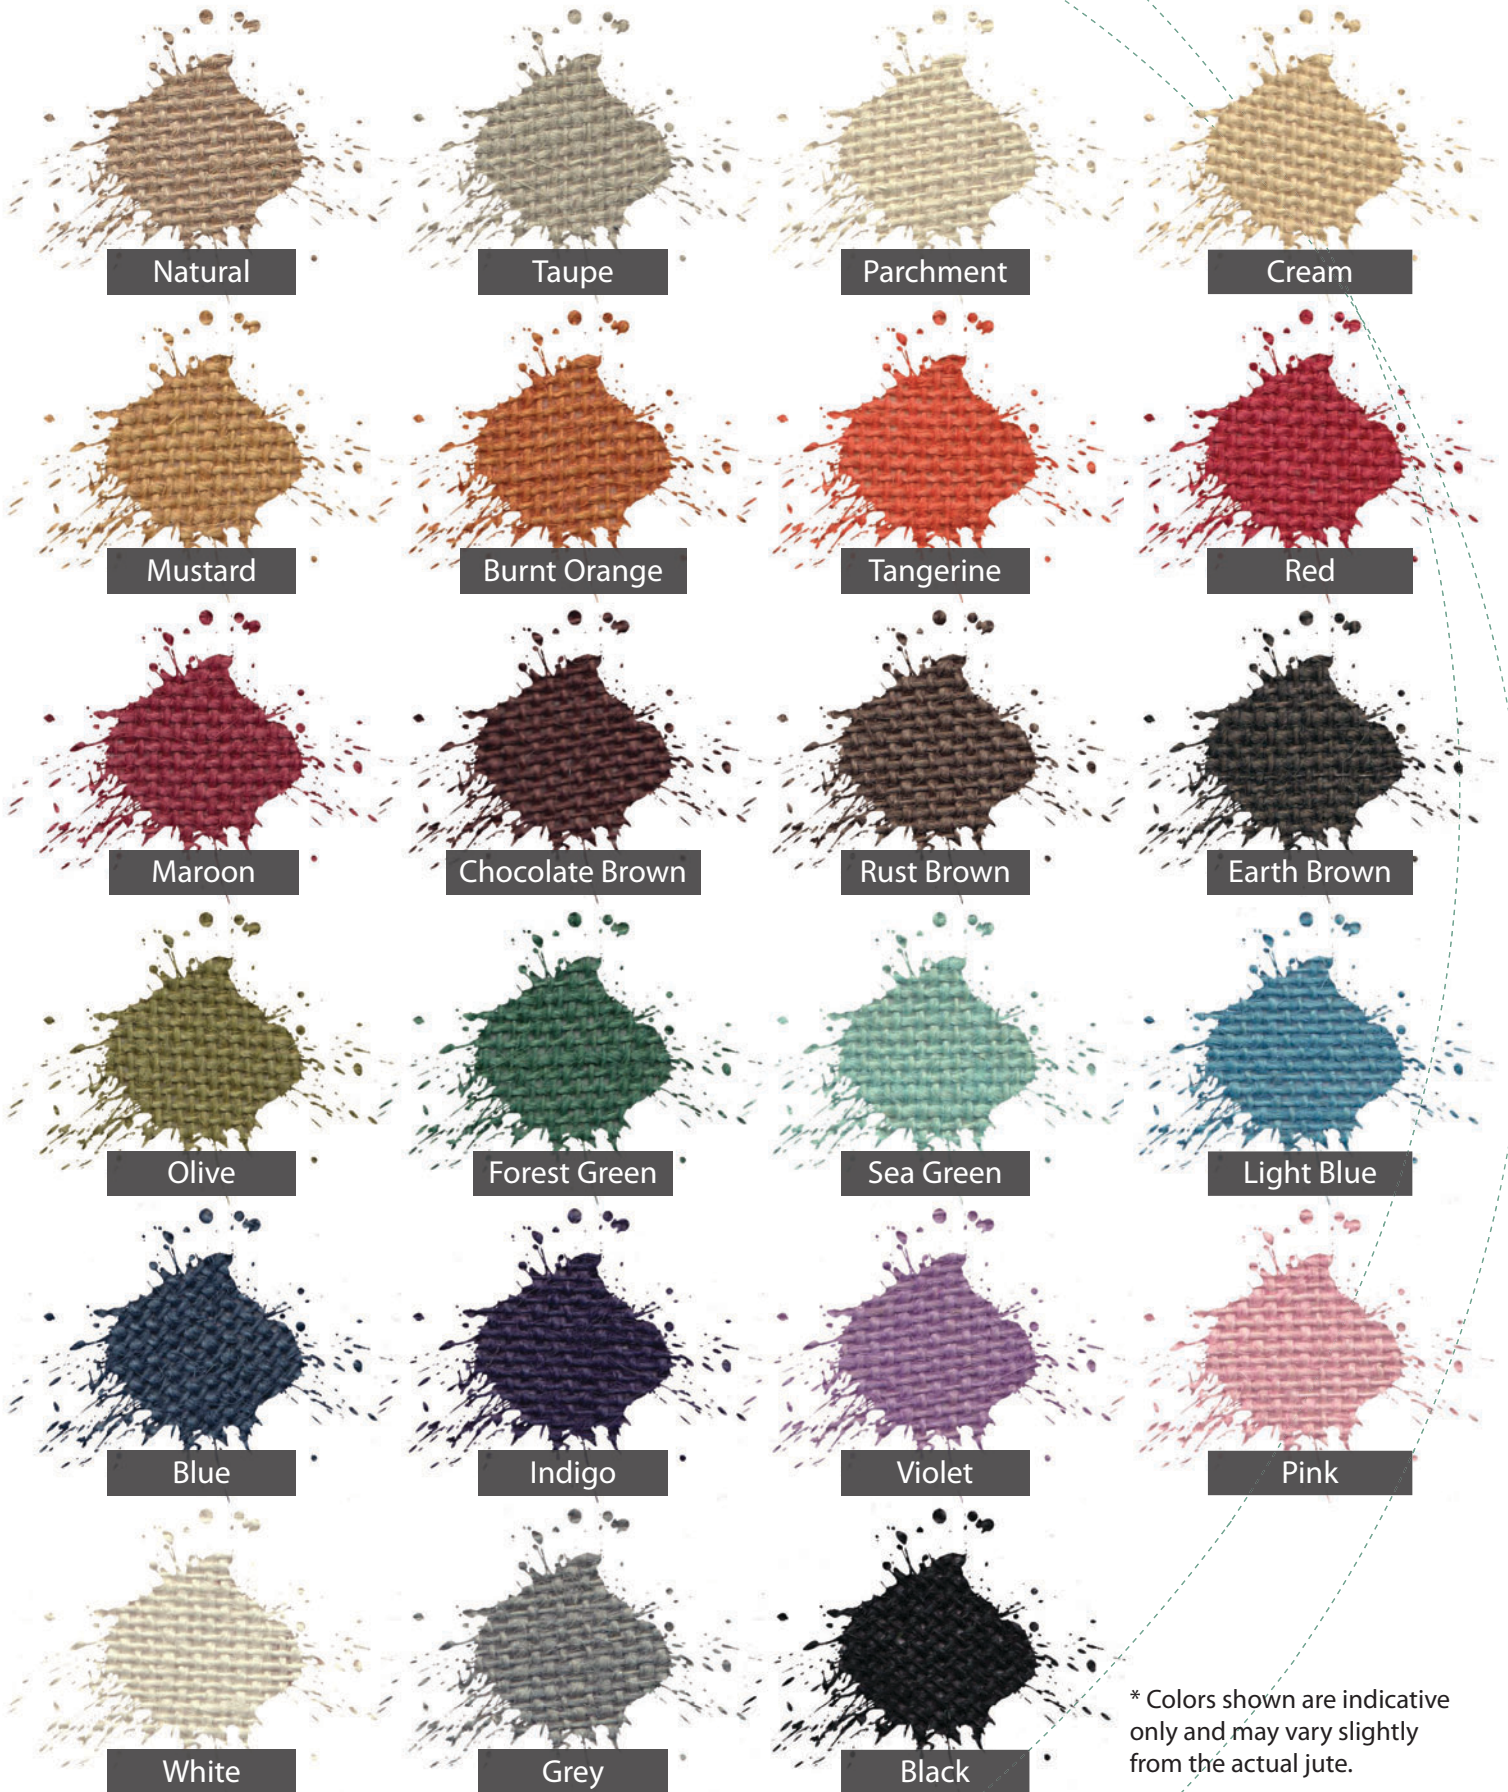

Jute color chart

* Colors shown are indicative only and may vary slightly from the actual jute.